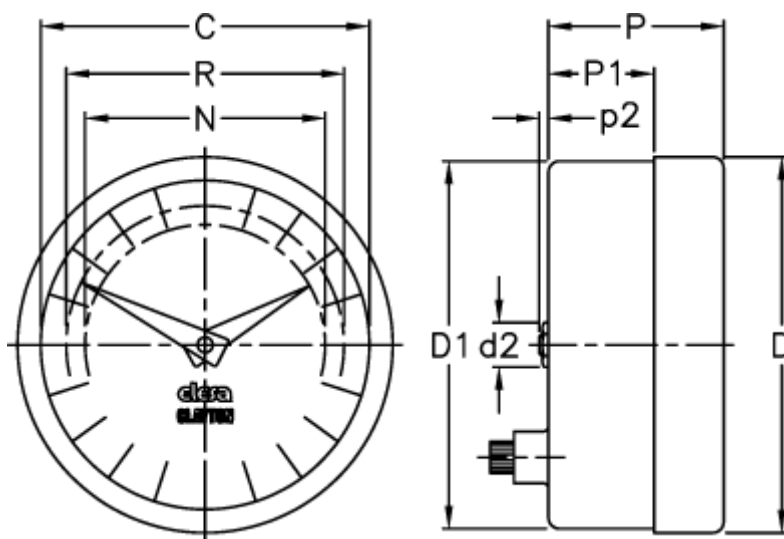

Article number: 2307025101

Description: E+G Positive drive indicator
PA05-0006-D

Measures

C = 102

R = 89

D = 112.7

D1 = 111.0

d2 = 8

N = 76

P = 32

P1 = 18.8

p2 = 1.0